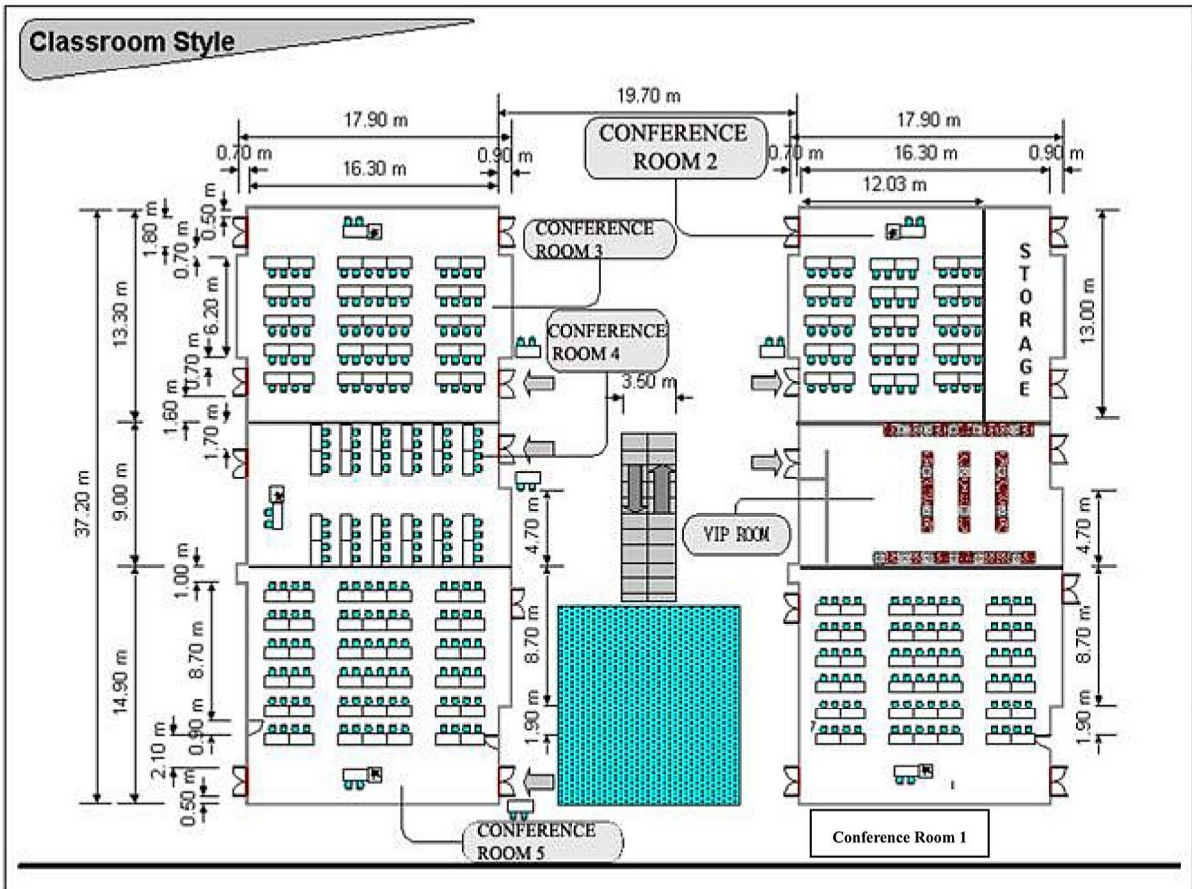

Theater Style

Standard

CAPACITY

Room No. \ Style	Theater	Standard	Classroom
1	250	144	84
2	160	100	60
3	200	120	70
4	108	72	48
5	250	144	84