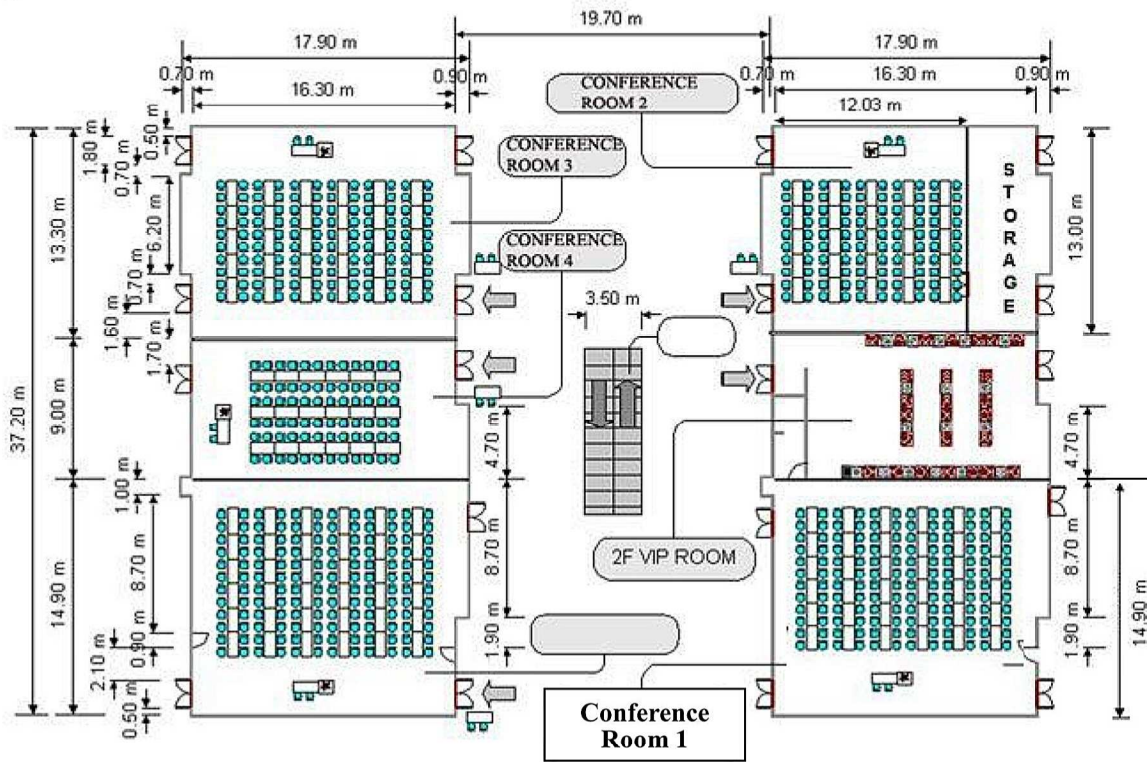

Theater Style

Standard

CAPACITY

Room No. \ Style	Theater	Standard	Classroom
1	250	144	84
2	160	100	60
3	200	120	70
4	108	72	48
5	250	144	84