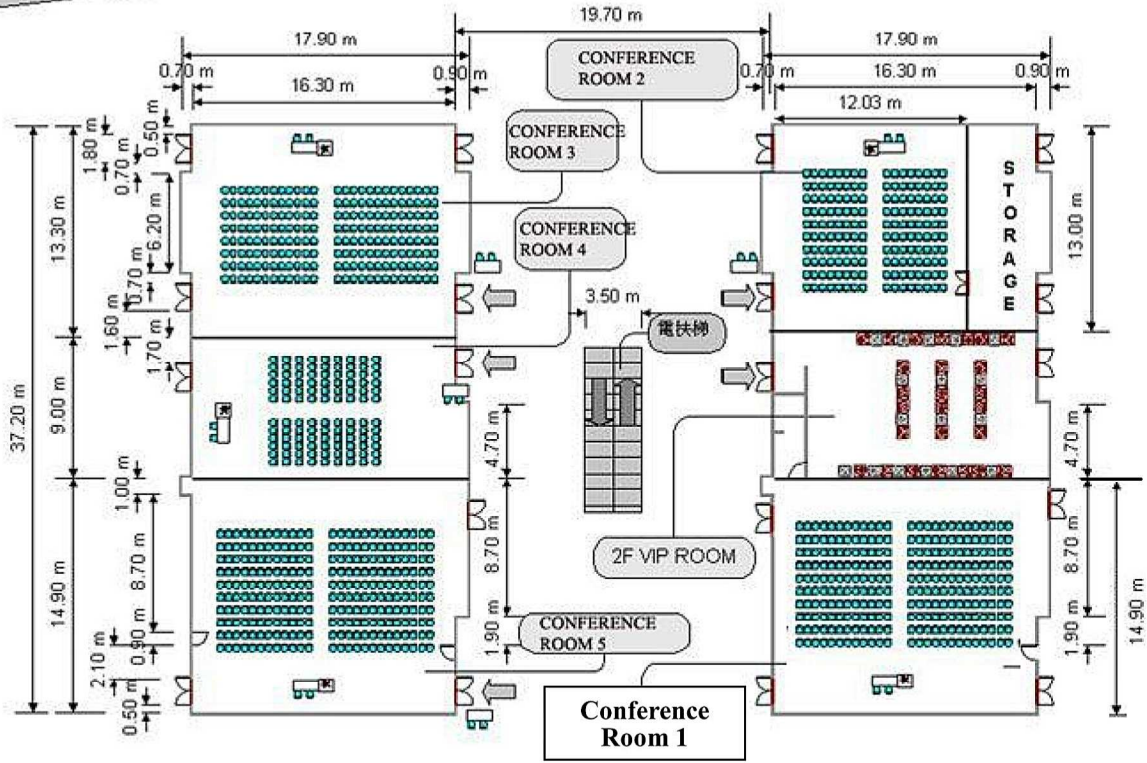

Theater Style

Standard

CAPACITY

Room No. \ Style	Theater	Standard	Classroom
1	250	144	84
2	160	100	60
3	200	120	70
4	108	72	48
5	250	144	84